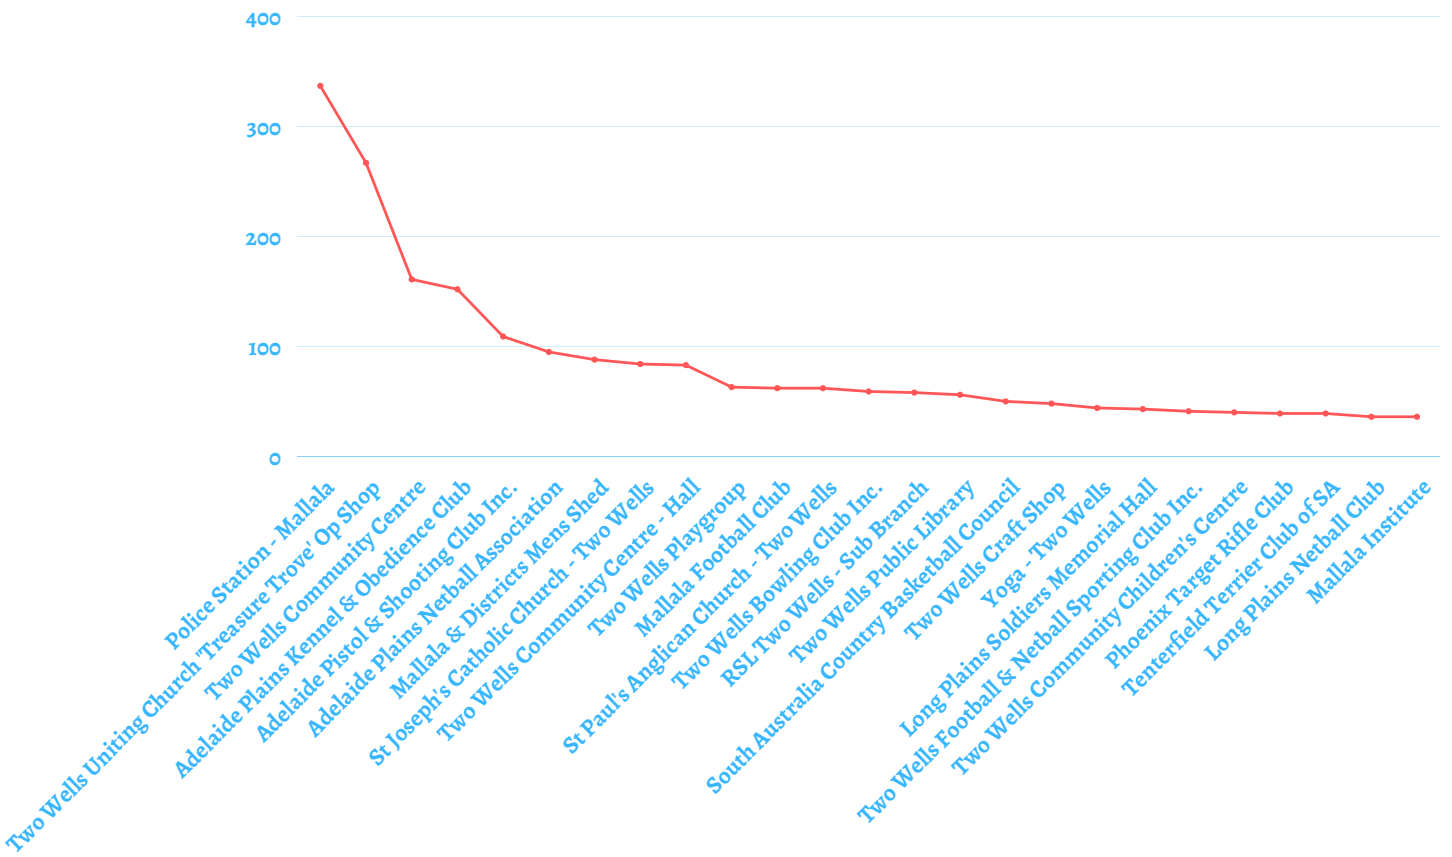

ADELAIDE HILLS (FY 2020-2021)

WHAT ARE OUR COMMUNITY NEEDS?

2152 SESSIONS 1 JULY 2020 - 30 JUNE 2021

TOP 25 LANDING PAGES:

WHO ARE OUR USERS?