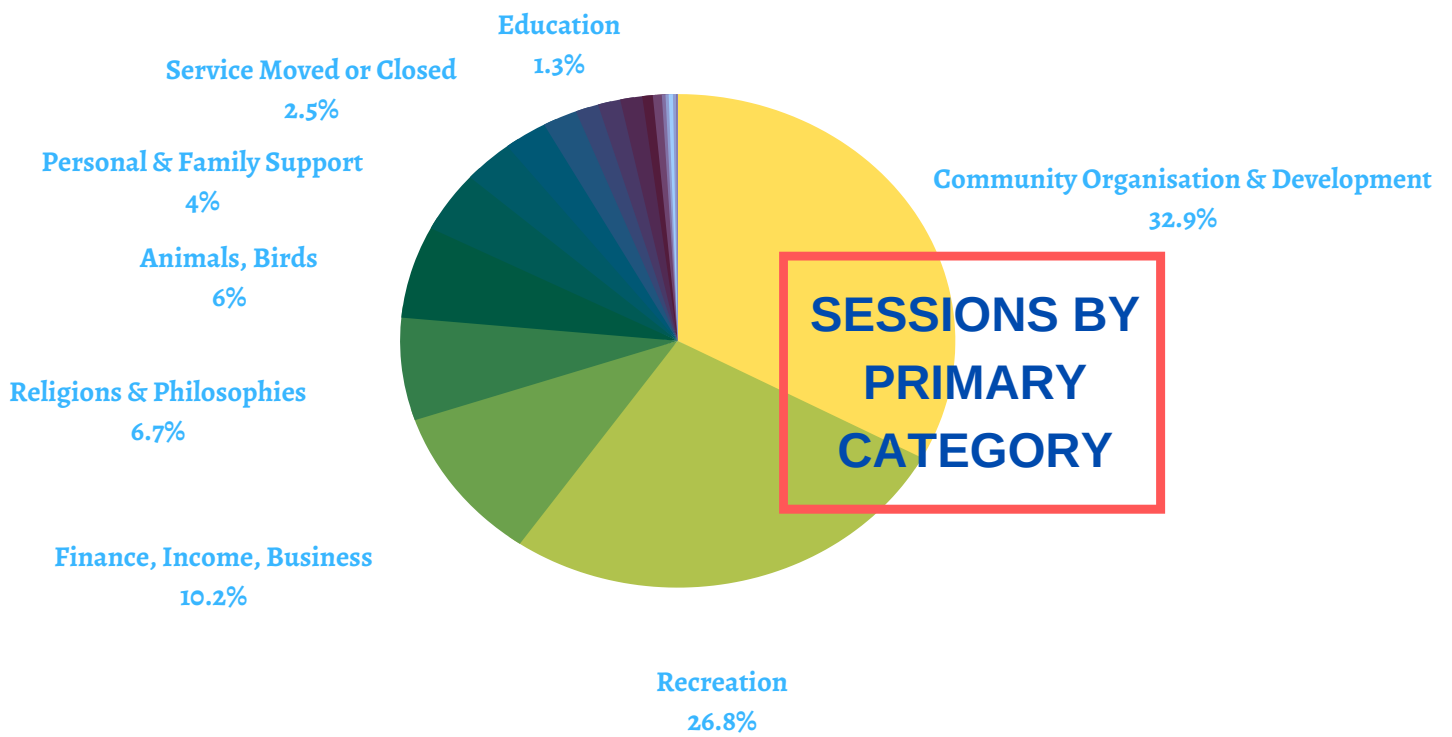

ADELAIDE HILLS (FY 2020-2021)

WHAT ARE OUR COMMUNITY NEEDS?

2152 SESSIONS 1 JULY 2020 - 30 JUNE 2021

TOP 25 LANDING PAGES:

WHO ARE OUR USERS?